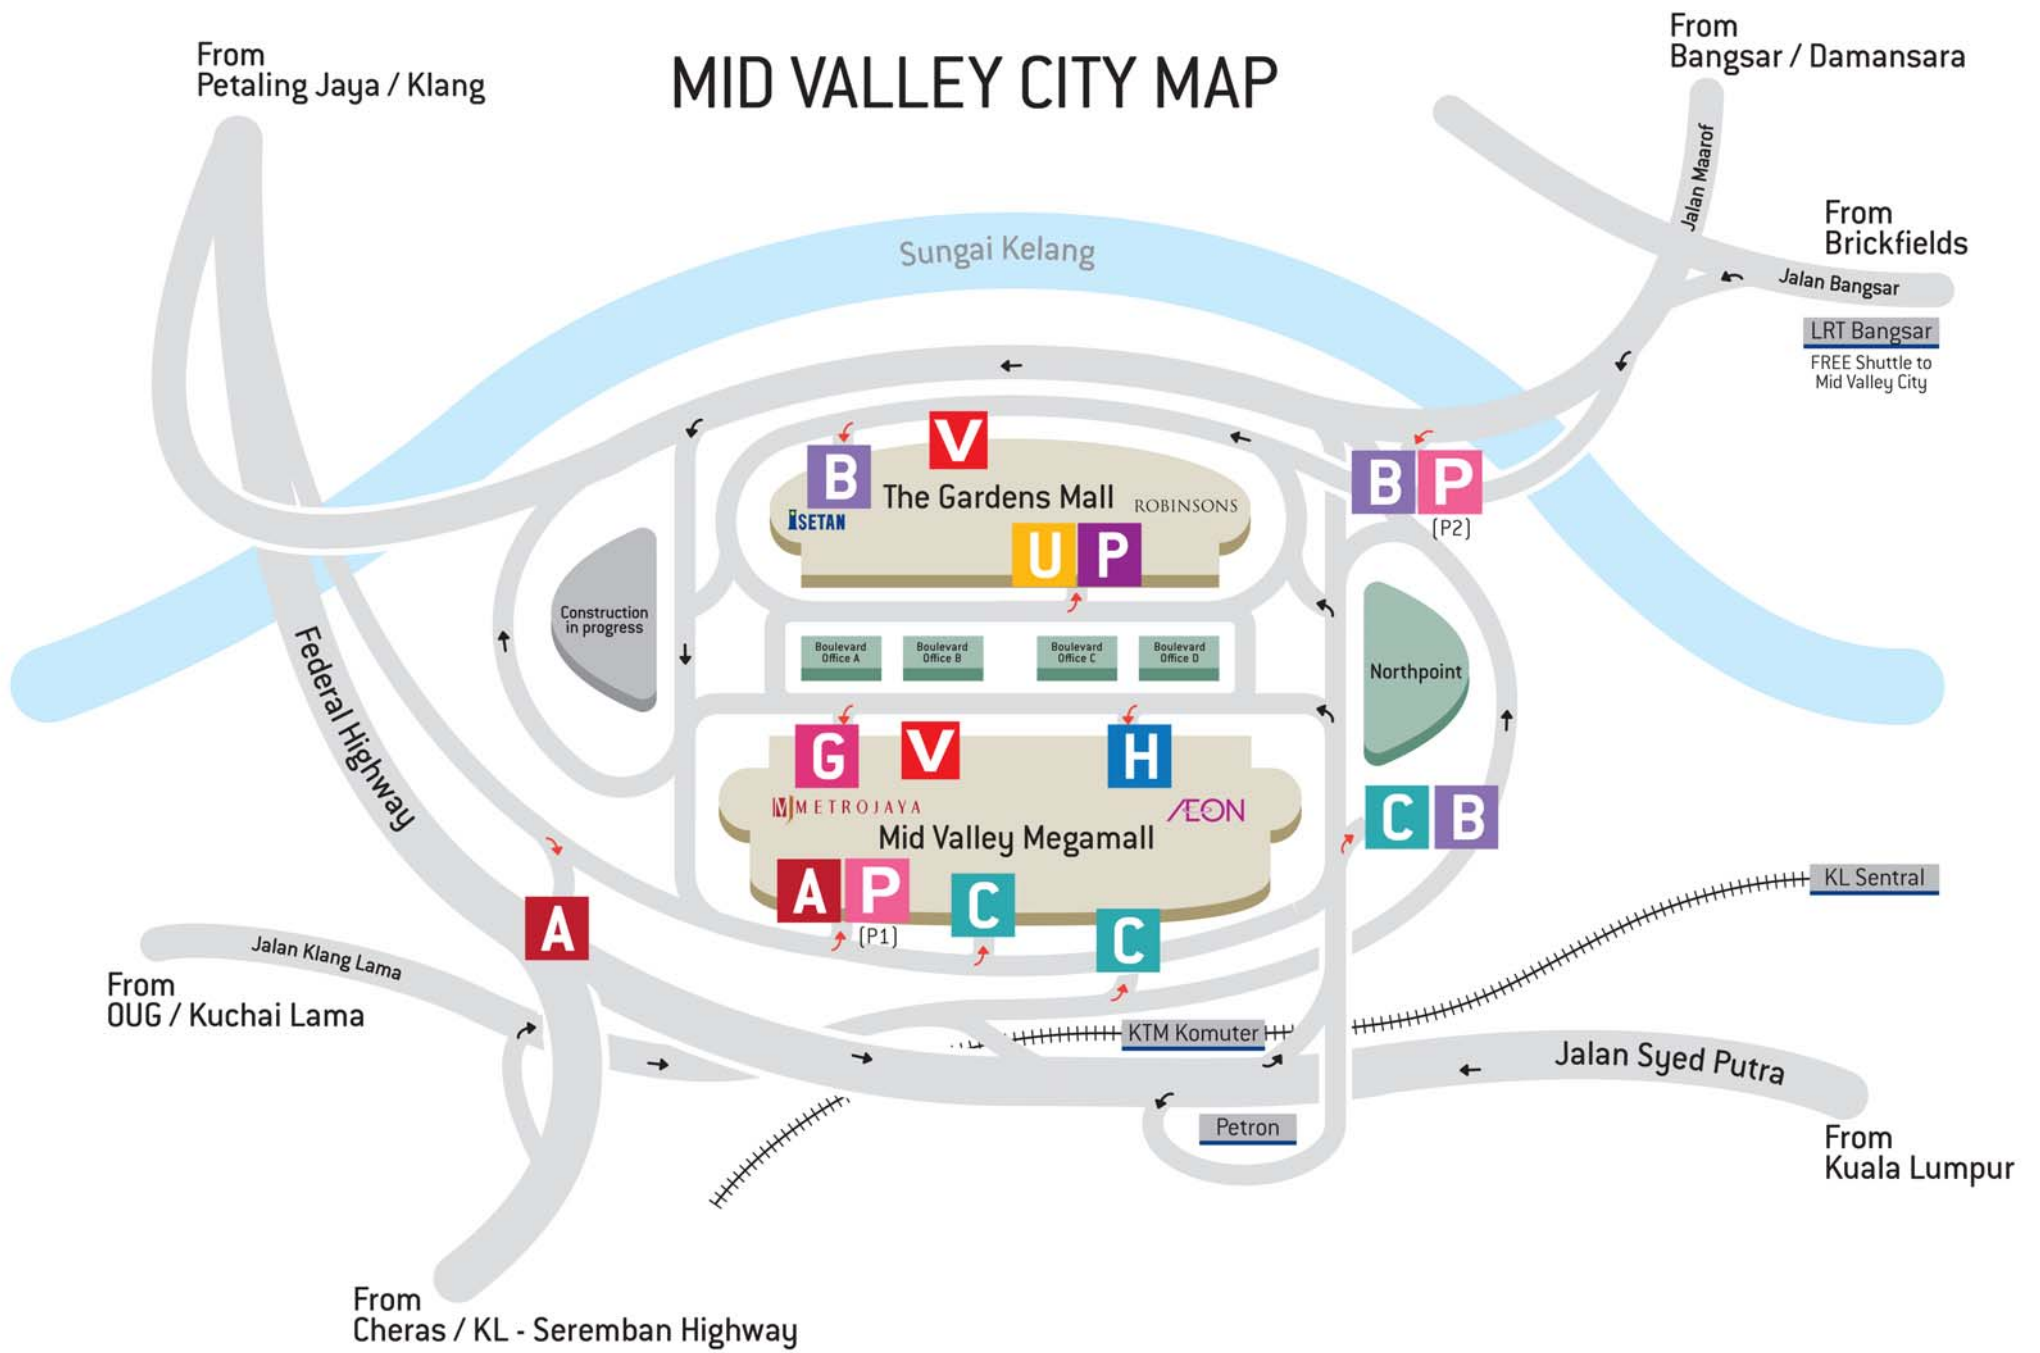

# MID VALLEY CITY MAP

**A B C G H P U** Entrance to Car Park by Zone    **V** Valet Parking    **P** Ladies Parking