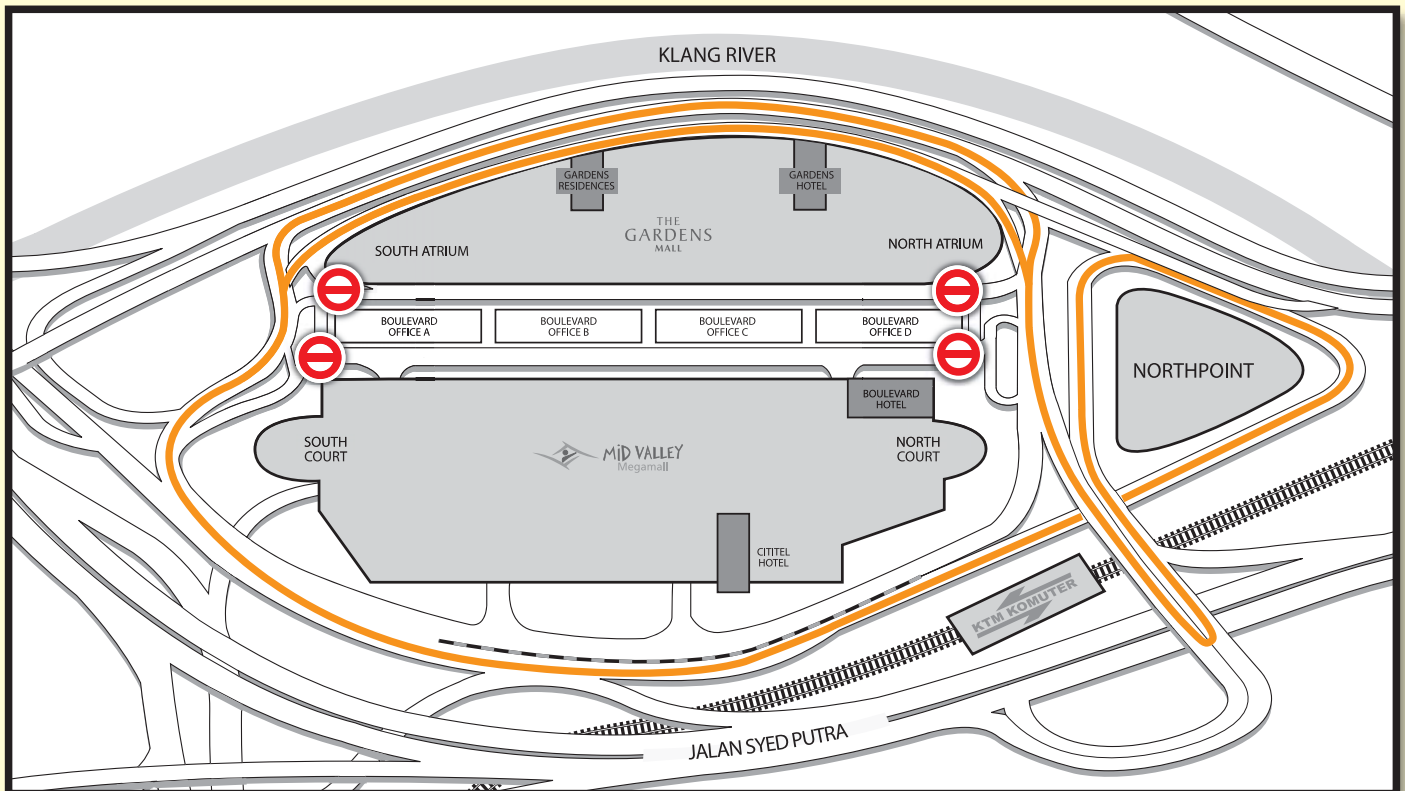

# ROAD DIVERSION FOR CHARITY RUN

The Mid Valley City Ring Road will be partially utilised in conjunction with the Mid Valley City Charity Run (MVCCR).

**11PM, 22 April — 11AM, 23 April 2017**

As such, traffic flow around Mid Valley City may be interrupted.

Kindly adhere to the traffic marshals' directions for ease of mobility.

We apologise for any inconvenience caused.

Road closure

Traffic interruption